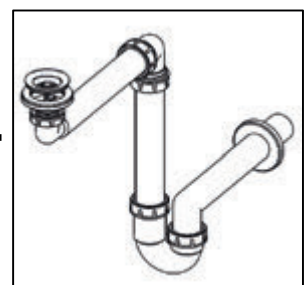

TO 70 WH - LED, SW, S
TO 70 SBW - LED, SW, S
TO 70 RED - LED, SW, S

TO 90 WH - LED, SW, S
TO 90 SBW - LED, SW, S
TO 90 RED - LED, SW, S

TO 110 WH - LED, SW, S
TO 110 SBW - LED, SW, S
TO 110 RED - LED, SW, S

OUA 70 WH
OUA 70 SBW
OUA 70 RED

OUA 90 WH
OUA 90 SBW
OUA 90 RED

OUA 110 WH
OUA 110 SBW
OUA 110 RED

+

SIFON SE PRILAGA

ADELE
OUA / TO 70, 90, 110

T/A 712/20 WH
T/A 712/20 SBW
A 712/20 RED

OA 45 WH
OA 45 SBW
OA 45 RED